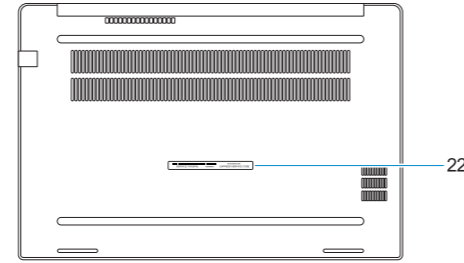

© 2017 Dell Inc. or its subsidiaries.

© 2017 Microsoft Corporation.

2017-03

Features

Fitur-fitur | Características | الميزات

1. Camera
2. Camera status light
3. Microphones
4. Power button
5. Security cable slot
6. Network port
7. USB 3.0 port with PowerShare
8. microSD port
9. USIM port
10. Headset port
11. Fingerprint reader (optional)
12. NFC sensor (optional)
13. Status light
14. Speakers
15. Touchpad
16. Smartcard reader (optional)
17. Pointstick (optional)
18. USB 3.0 ports
19. HDMI port
20. DisplayPort over USB Type-C (optional Thunderbolt™ 3)
21. Power connector port
22. Service tag label